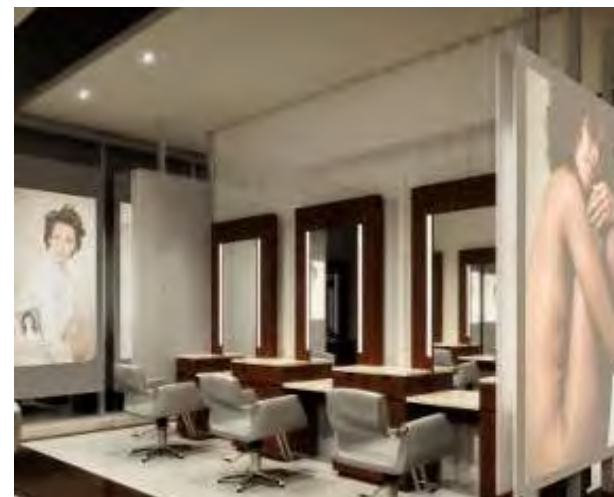

Location:
Seattle, WA

Architect:
Graham Baba

GENE JUAREZ SALON AND SPA

Location:
Seattle, WA

Architect:
CMDA

GENE JUAREZ SALON AND SPA

Location:
Puyallup, WA

Architect:
CMDA