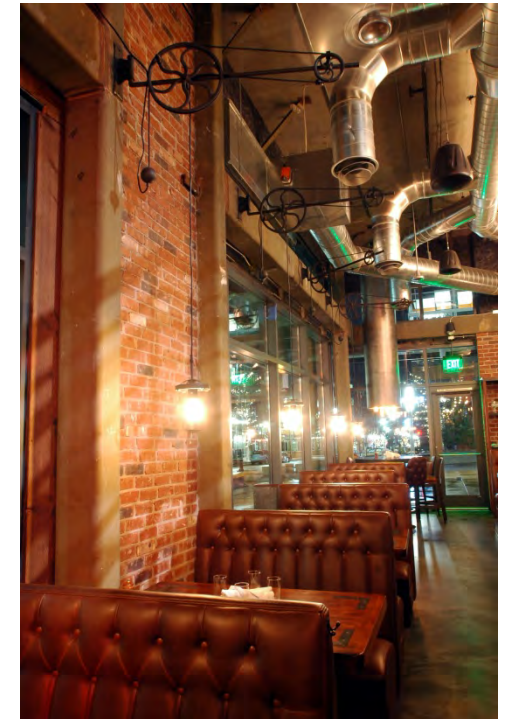

Cal's Classic American

Location:
Seattle, WA

Architect:
Mike Skidmore, Architect