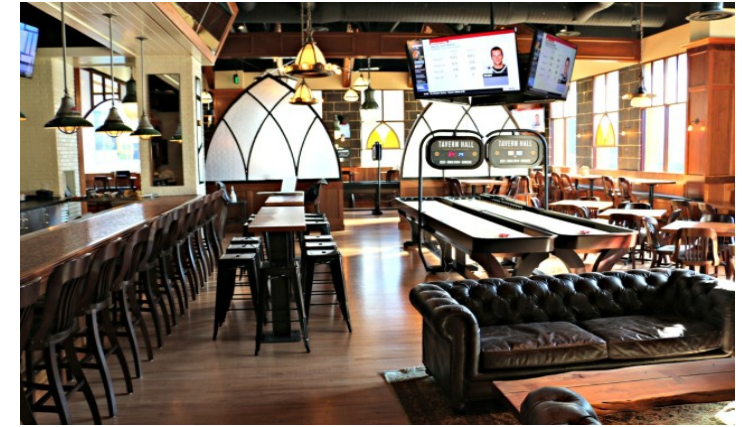

(425) 774-4185 Phone
(425) 774-4187 Fax

Tavern Hall, Bellevue Square

Location:
Bellevue, WA

Location:
Seattle, WA

Location:
Seattle, WA

Architect:
Heliotrope

Pagliacci Pizza, Stone Way

Location:
Seattle, WA