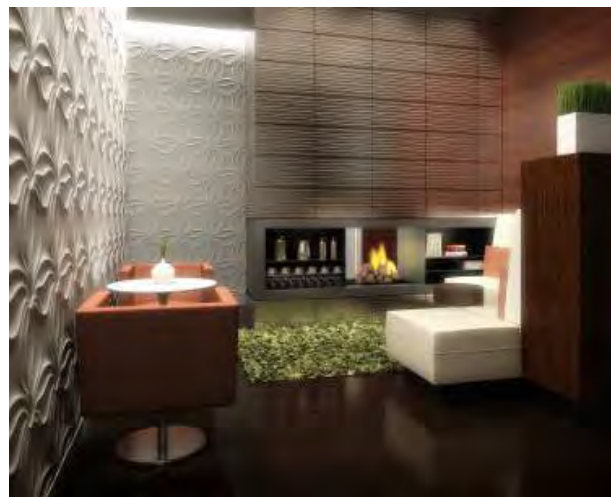

GENE JUAREZ SALON AND SPA