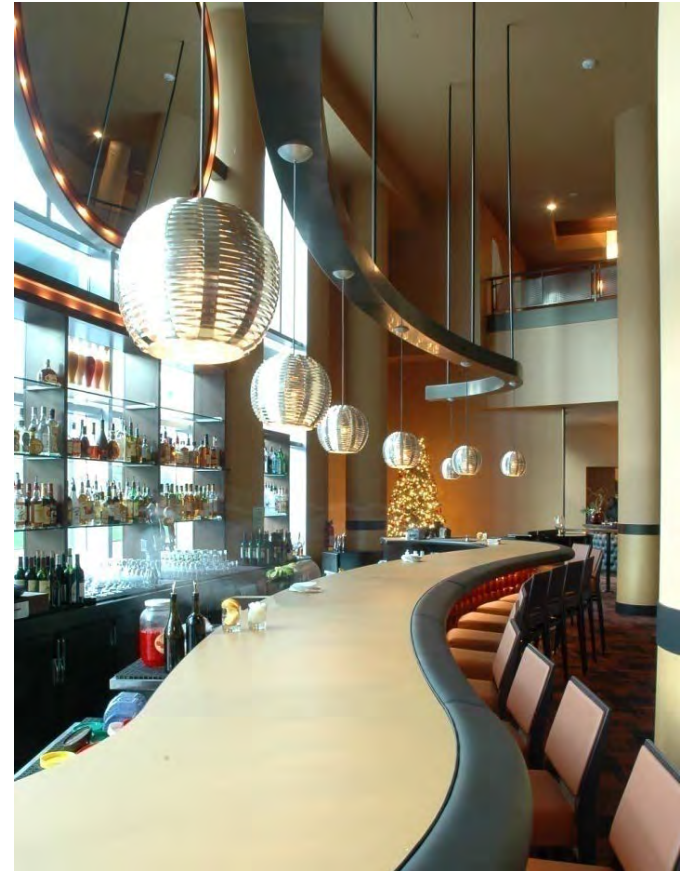

EL GAUCHO

Location:
Bellevue, WA

Architect:
Arellano Christofides